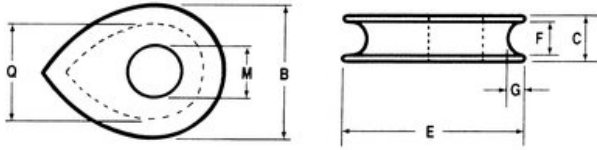

## Solid Thimble BS 464:1958

### Product information

**Standard:**

**Features:** Thimbles to give protect the eye of the wire rope

**Material:** Steel

**Marking:** Manufacturer's symbol

**Finish:** Galvanised

Part Code	Rope Ø range	B mm	C mm	E mm	F mm	G mm	M max.	Q mm	Delivery time
123100800120	8	34.9	11.1	47.6	7.9	4.8	12.7	25.4	3
123100900120	9	44.4	14.3	57.2	11.1	6.4	15.9	31.8	3
123101100120	11	52.4	17.5	69.8	12.7	7.1	19	38.1	-
123101400120	13-14	60.3	20.6	82.6	14.3	7.9	22.2	44.4	-
123101600120	16	69.8	22.2	95.2	15.9	9.5	25.4	50.8	3
123101800120	18	79.4	25.4	105	19	11.1	28.6	57.2	-
123101900120	19	85.7	28.6	118	22.2	11.1	31.8	63.5	3
123102200120	22	95.2	31.8	127	23.8	12.7	34.9	69.8	3
123102400120	24	105	33.3	140	25.4	14.3	38.1	76.2	3
123102600120	26	114	36.5	152	27	15.9	41.3	82.6	-
123102800120	28	124	39.7	165	30.2	17.5	44.4	88.9	3
123103200120	32	140	44.4	191	33.3	19	50.8	102	-
123103500120	35	156	50.8	210	38.1	20.6	57.2	114	3
123103800120	38	171	57.2	235	41.3	22.2	63.5	127	3