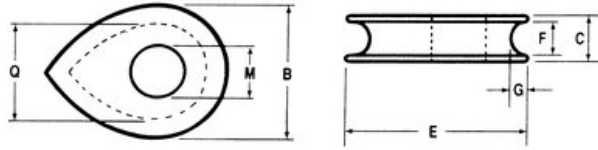

Solid Thimble BS 464:1958

Product information

**Standard:****Features:** Thimbles to give protect the eye of the wire rope**Material:** Steel**Marking:** Manufacturer's symbol**Finish:** Galvanised

Part Code	Rope Ø range	B mm	C mm	E mm	F mm	G mm	M max.	Q mm	Delivery time
123100800120	8	34.9	11.1	47.6	7.9	4.8	12.7	25.4	3
123100900120	9	44.4	14.3	57.2	11.1	6.4	15.9	31.8	3
123101100120	11	52.4	17.5	69.8	12.7	7.1	19	38.1	-
123101400120	13-14	60.3	20.6	82.6	14.3	7.9	22.2	44.4	-
123101600120	16	69.8	22.2	95.2	15.9	9.5	25.4	50.8	3
123101800120	18	79.4	25.4	105	19	11.1	28.6	57.2	-
123101900120	19	85.7	28.6	118	22.2	11.1	31.8	63.5	3
123102200120	22	95.2	31.8	127	23.8	12.7	34.9	69.8	3
123102400120	24	105	33.3	140	25.4	14.3	38.1	76.2	3
123102600120	26	114	36.5	152	27	15.9	41.3	82.6	-
123102800120	28	124	39.7	165	30.2	17.5	44.4	88.9	3
123103200120	32	140	44.4	191	33.3	19	50.8	102	-
123103500120	35	156	50.8	210	38.1	20.6	57.2	114	3
123103800120	38	171	57.2	235	41.3	22.2	63.5	127	3