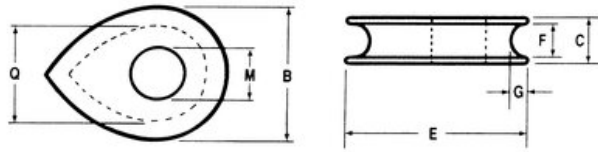

## Solid Thimble BS 464:1958

### Product information

**Standard:**

**Features:** Thimbles to give protect the eye of the wire rope

**Material:** Steel

**Marking:** Manufacturer's symbol

**Finish:** Galvanised

Part Code	Rope Ø range	B mm	C mm	E mm	F mm	G mm	M max.	Q mm	Delivery time
123100800120	8	34.9	11.1	47.6	7.9	4.8	12.7	25.4	3
123100900120	9	44.4	14.3	57.2	11.1	6.4	15.9	31.8	3
123101100120	11	52.4	17.5	69.8	12.7	7.1	19	38.1	-
123101400120	13-14	60.3	20.6	82.6	14.3	7.9	22.2	44.4	-
123101600120	16	69.8	22.2	95.2	15.9	9.5	25.4	50.8	3
123101800120	18	79.4	25.4	105	19	11.1	28.6	57.2	-
123101900120	19	85.7	28.6	118	22.2	11.1	31.8	63.5	3
123102200120	22	95.2	31.8	127	23.8	12.7	34.9	69.8	3
123102400120	24	105	33.3	140	25.4	14.3	38.1	76.2	-
123102600120	26	114	36.5	152	27	15.9	41.3	82.6	-
123102800120	28	124	39.7	165	30.2	17.5	44.4	88.9	3
123103200120	32	140	44.4	191	33.3	19	50.8	102	-
123103500120	35	156	50.8	210	38.1	20.6	57.2	114	3
123103800120	38	171	57.2	235	41.3	22.2	63.5	127	3