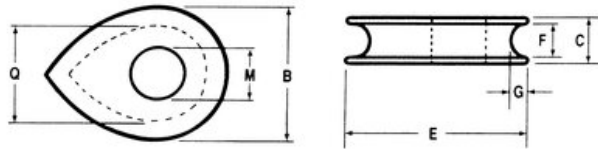

## Solid Thimble BS 464:1958

### Product information

**Standard:**

**Features:** Thimbles to give protect the eye of the wire rope

**Material:** Steel

**Marking:** Manufacturer's symbol

**Finish:** Galvanised

Part code	Rope Ø range	B mm	C mm	E mm	F mm	G mm	M max.	Q mm	Delivery time
123100800120	8	34.9	11.1	47.6	7.9	4.8	12.7	25.4	3
123100900120	9	44.4	14.3	57.2	11.1	6.4	15.9	31.8	3
123101100120	11	52.4	17.5	69.8	12.7	7.1	19	38.1	-
123101400120	13-14	60.3	20.6	82.6	14.3	7.9	22.2	44.4	-
123101600120	16	69.8	22.2	95.2	15.9	9.5	25.4	50.8	3
123101800120	18	79.4	25.4	105	19	11.1	28.6	57.2	-
123101900120	19	85.7	28.6	118	22.2	11.1	31.8	63.5	3
123102200120	22	95.2	31.8	127	23.8	12.7	34.9	69.8	-
123102400120	24	105	33.3	140	25.4	14.3	38.1	76.2	-
123102600120	26	114	36.5	152	27	15.9	41.3	82.6	-
123102800120	28	124	39.7	165	30.2	17.5	44.4	88.9	-
123103200120	32	140	44.4	191	33.3	19	50.8	102	-
123103500120	35	156	50.8	210	38.1	20.6	57.2	114	3
123103800120	38	171	57.2	235	41.3	22.2	63.5	127	3